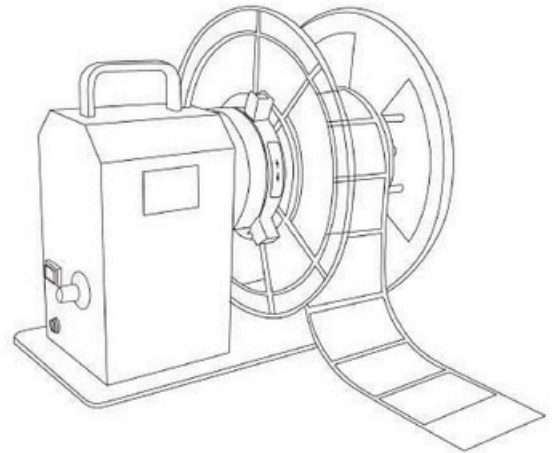

DCCode®

Coreless Label Rewinder Installation Instructions

Label Rewinders, No need manual rewind when printing, Resolve trivial manual rewinding process, Reduce labour intensity, Improve label printing quality (labels stick dust easily or destroy if not rewind on time). It can help enterprises save labor cost, Promote working efficiency, Improve enterprise image, it is the good helper for the labeling person—

Coreless Label Rewinder Installation & Operating Instructions

Coreless Label Rewinder Installation Diagram