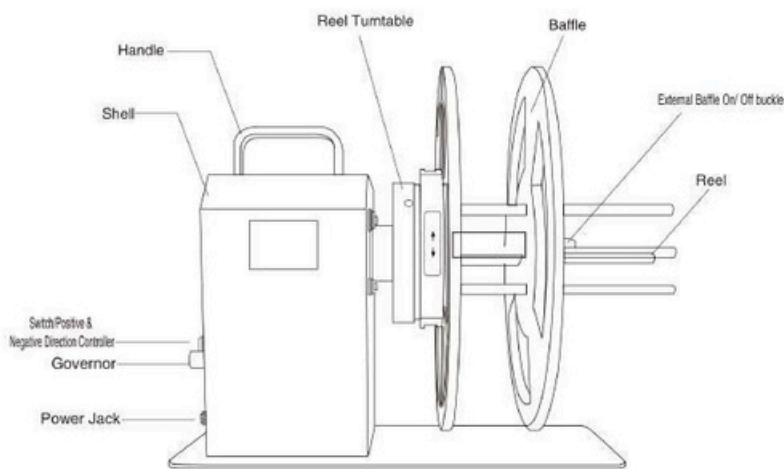

DCCode®

Coreless Label Rewinder Installation Instructions

Label Rewinders, No need manual rewind when printing, Resolve trivial manual rewinding process, Reduce labour intensity, Improve label printing quality (labels stick dust easily or destroy if not rewind on time). It can help enterprises save labor cost, Promote working efficiency, Improve enterprise image, it is the good helper for the labeling person—

Coreless Label Rewinder Installation & Operating Instructions

Coreless Label Rewinder Installation Diagram